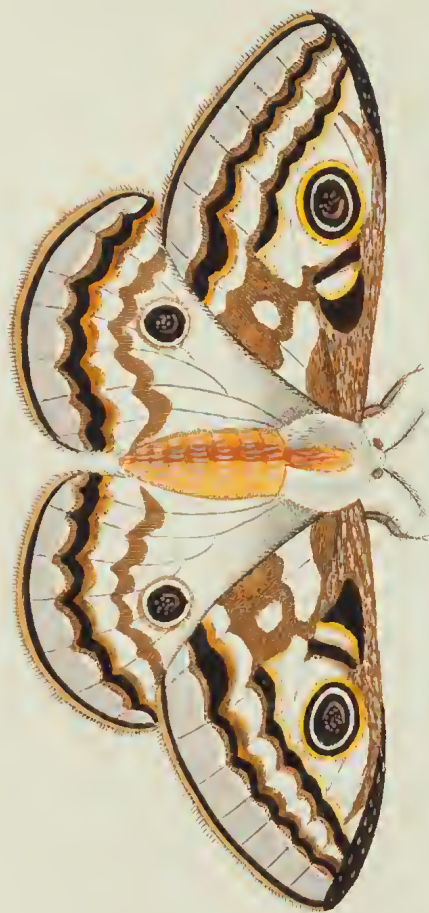

## CHARACTER GENERICUS.

*Antennæ* setaceæ, a basi ad apicem sensim attenuatæ.

*Alæ* (sedentis) sæpius deflexæ. (Volatu nocturno.)

*Lin. Syst. Nat.* p. 808.

## CHARACTER SPECIFICUS, &c..

PHALÆNA alba, alis omnibus macula ocellata fasciisque transversis nigris luteo marginatis.

## PHALÆNA APOLLONIA.

*Cram. t.* 250. f. A.

*Attaci.*

---

Africam Australem incolit pulchra hæc phalæna, magnitudine vera in tabula depicta.

640  
641

ROY Delt. Sculp<sup>r</sup>

## SPECIFIC CHARACTER.

White *Phalæna* with all the wings marked by a black ocellated spot and transverse black bands edged with yellow.

---

This beautiful *Phalæna* is a native of the southern parts of Africa, and is represented on the plate in its natural size.